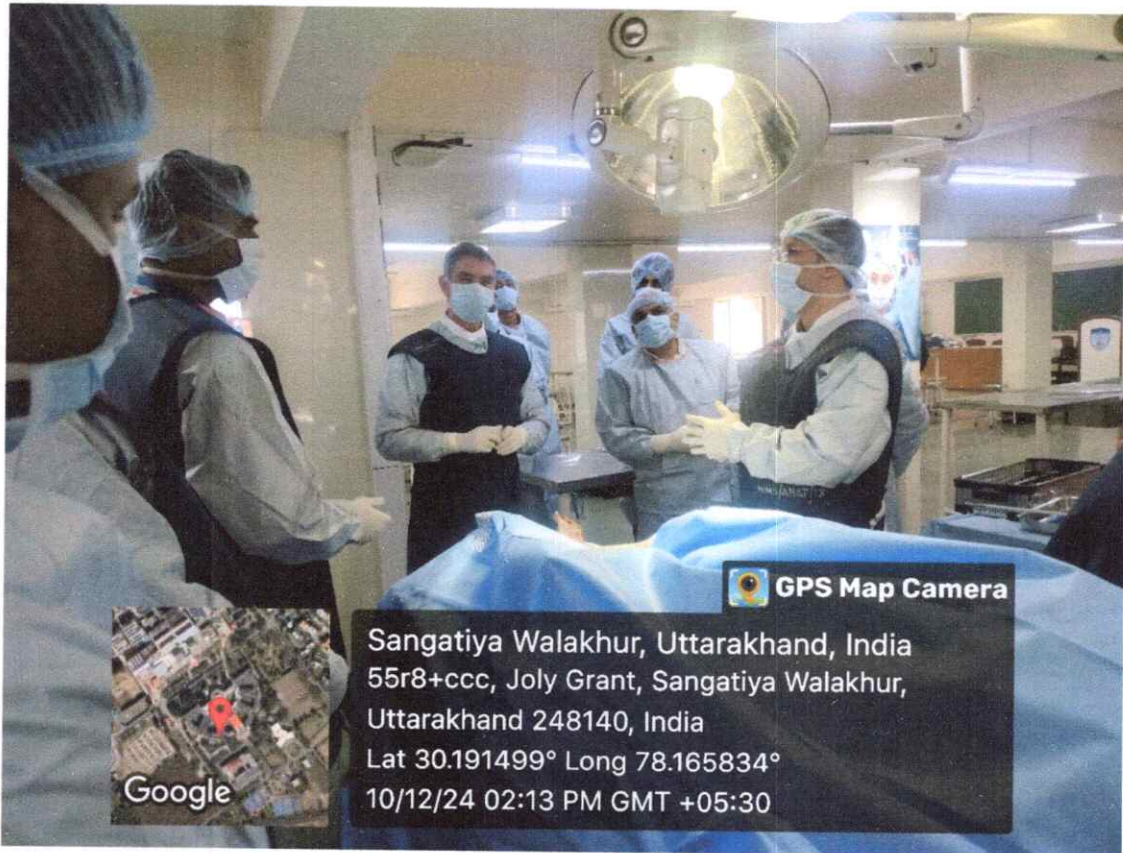

GPS Map Camera
Sangatiya Walakhur, Uttarakhand, India
55r8+ccc, Joly Grant, Sangatiya Walakhur,
Uttarakhand 248140, India
Lat 30.191499° Long 78.165834°
10/12/24 02:13 PM GMT +05:30