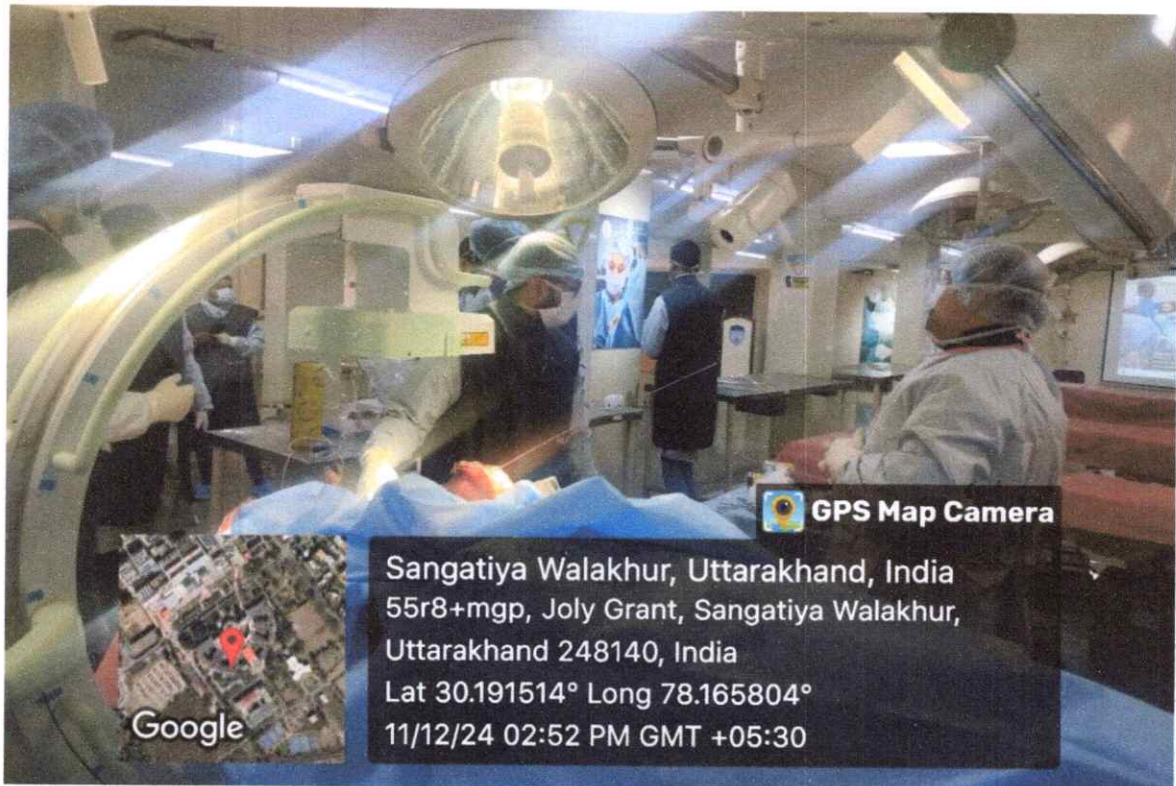

GPS Map Camera