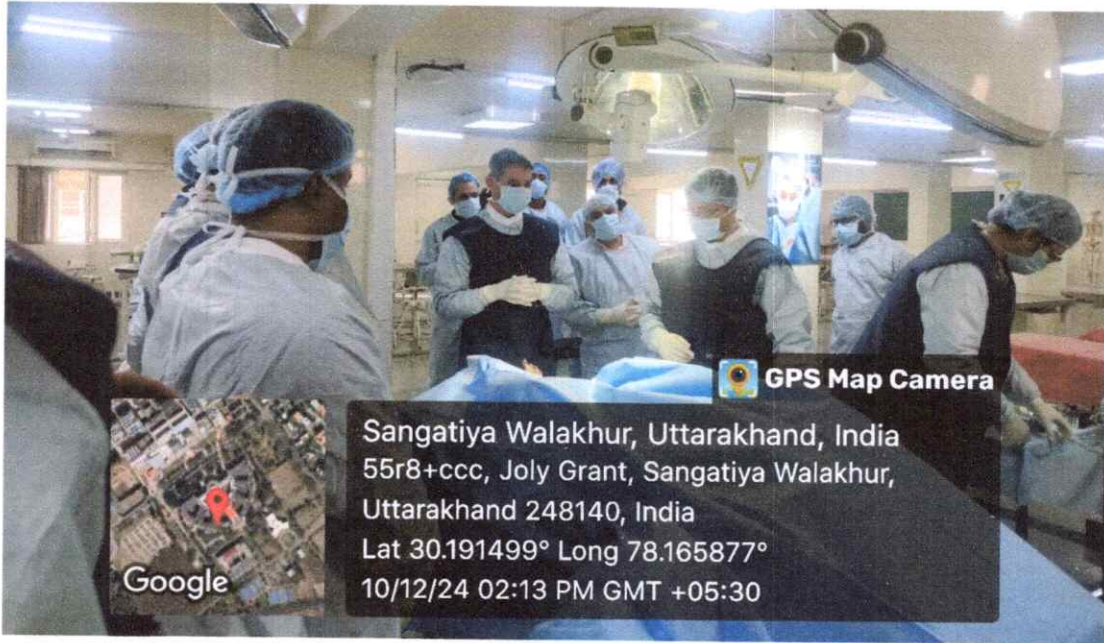

Sangatiya Walakhur, Uttarakhand, India
55r8+ccc, Joly Grant, Sangatiya Walakhur,
Uttarakhand 248140, India
Lat 30.191499° Long 78.165877°
10/12/24 02:13 PM GMT +05:30

GPS Map Camera

Google