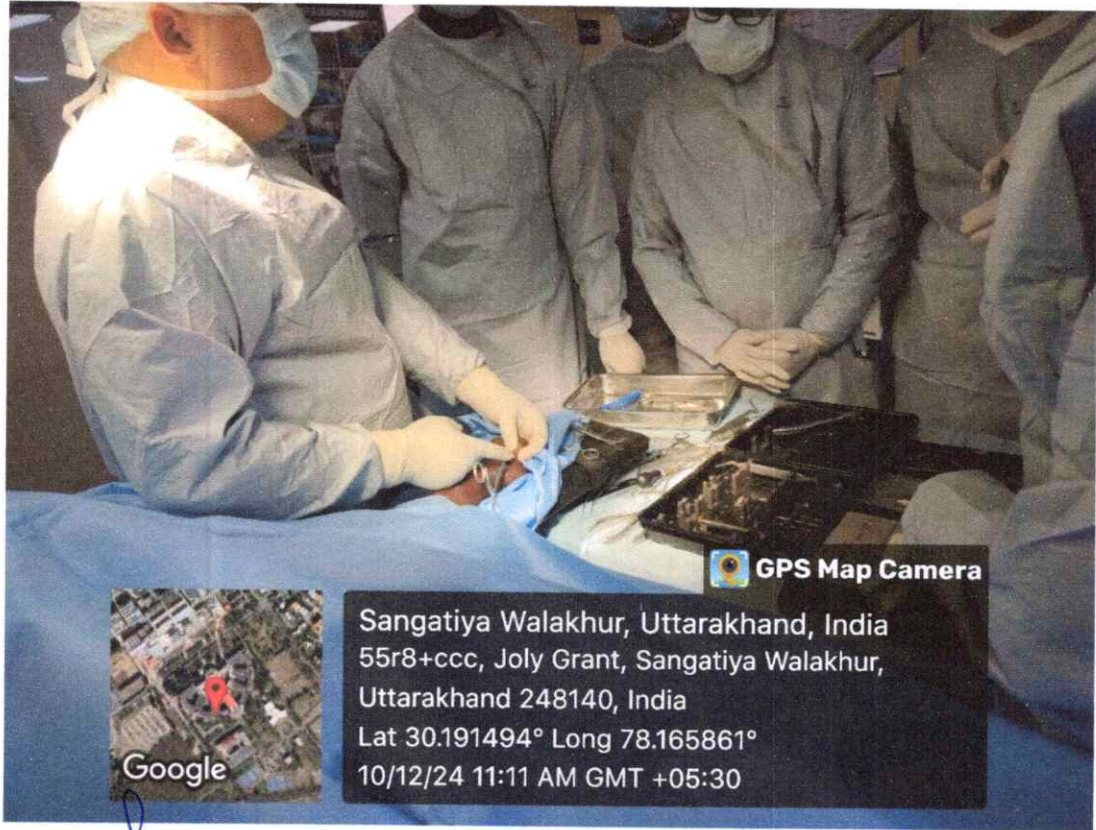

Sangatiya Walakhur, Uttarakhand, India
55r8+ccc, Joly Grant, Sangatiya Walakhur,
Uttarakhand 248140, India
Lat 30.191499° Long 78.165877°
10/12/24 02:13 PM GMT +05:30

GPS Map Camera

Google

Sangatiya Walakhur, Uttarakhand, India
55r8+ccc, Joly Grant, Sangatiya Walakhur,
Uttarakhand 248140, India
Lat 30.191494° Long 78.165861°
10/12/24 11:11 AM GMT +05:30

GPS Map Camera

Google

Deepa Singh

Dr. Deepa Singh
HOD, Anatomy
Coordinator, Cadaveric Workshops

Professor & Head
Department of Anatomy
Himalayan Institute of Medical Sciences
Swami Rama Himalayan University
Jolly Grant, Dehradun-248016

A K Deorari

Dr. A K Deorari
Principal, HIMS