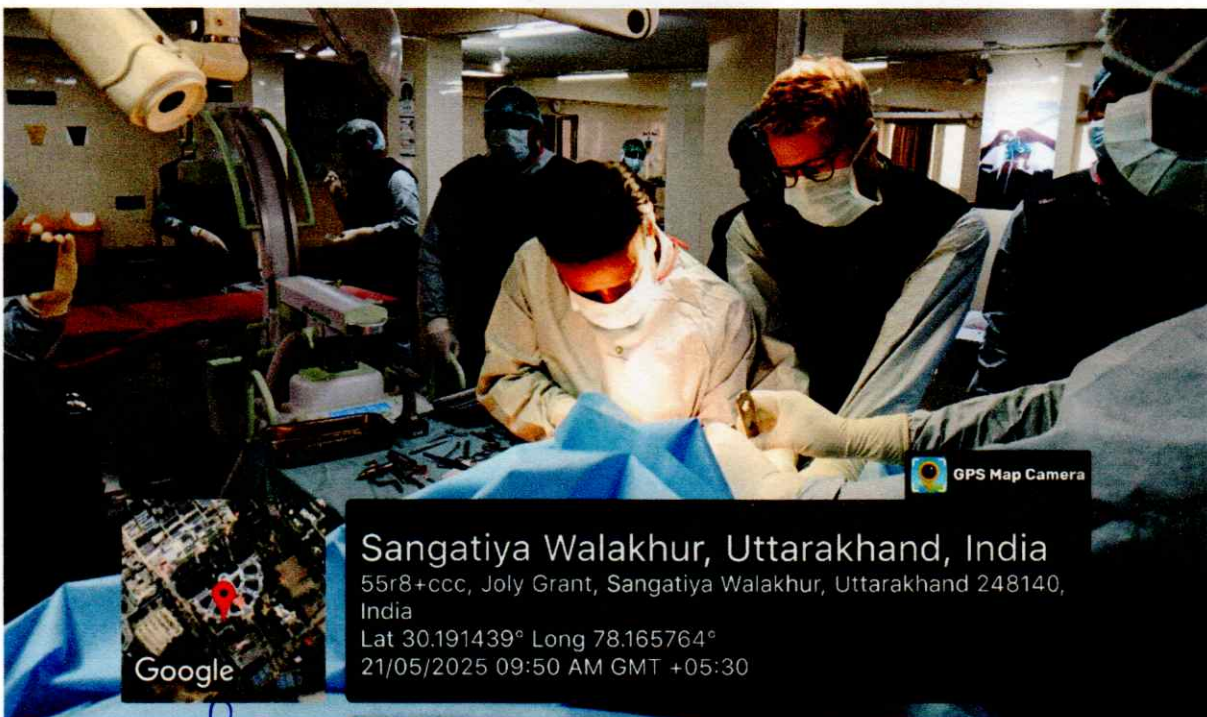

21st May 2025