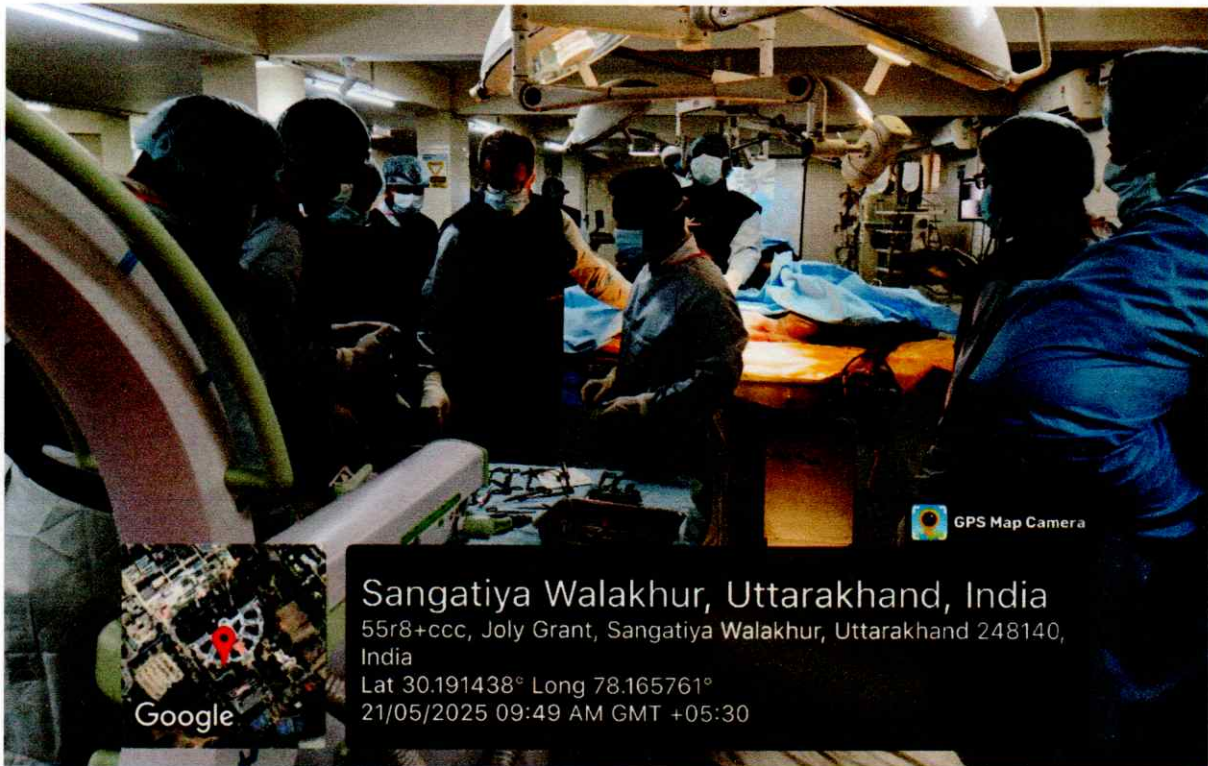

Sangatiya Walakhur, Uttarakhand, India

55r8+ccc, Joly Grant, Sangatiya Walakhur, Uttarakhand 248140, India

Lat 30.191438° Long 78.165761°

21/05/2025 09:49 AM GMT +05:30

Google

GPS Map Camera

Deepa Singh

Dr. Deepa Singh
HOD, Anatomy
Coordinator, Cadaveric Workshops

Professor & Head
Department of Anatomy
Himalayan Institute of Medical Sciences
Swami Rama Himalayan University
Jolly Grant, Dehradun-248016

Daljit Singh
Lt. Gen. (Dr.) Daljit Singh (Retd.)
Dean cum Principal,
HIMS