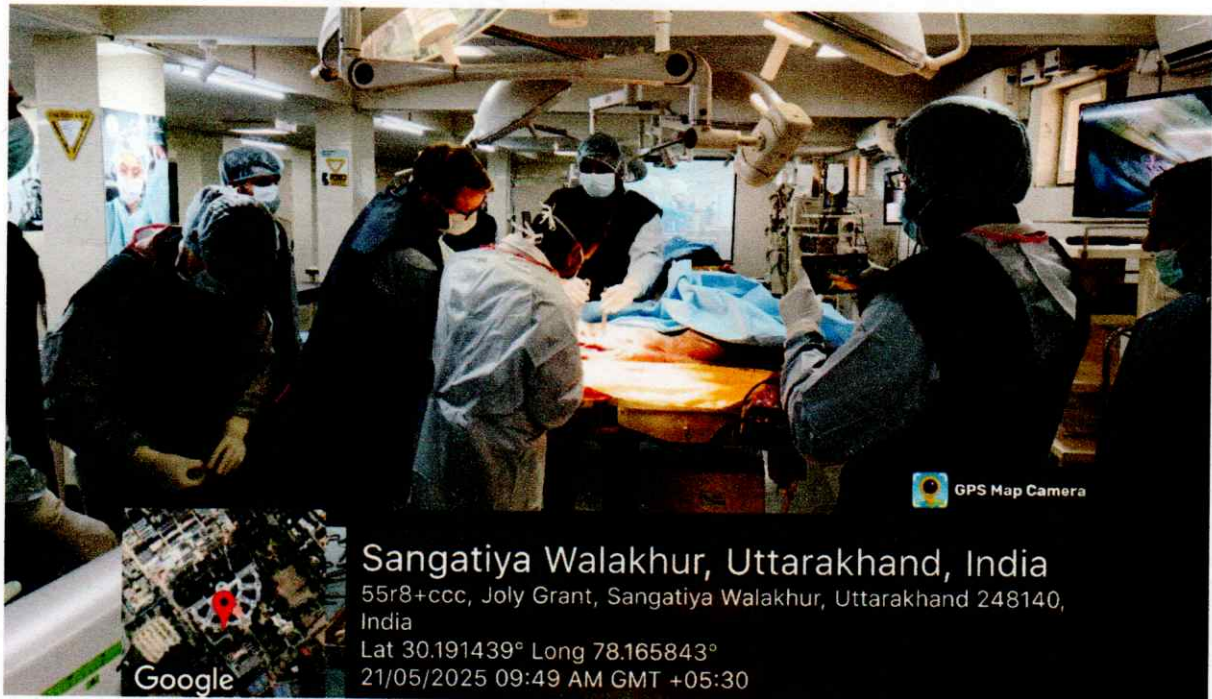

Sangatiya Walakhur, Uttarakhand, India

55r8+ccc, Joly Grant, Sangatiya Walakhur, Uttarakhand 248140, India

Lat 30.191438° Long 78.165767°

21/05/2025 09:49 AM GMT +05:30

Google

Sangatiya Walakhur, Uttarakhand, India

55r8+ccc, Joly Grant, Sangatiya Walakhur, Uttarakhand 248140, India

Lat 30.191439° Long 78.165843°

21/05/2025 09:49 AM GMT +05:30

Google

Deepa Singh

Dr. Deepa Singh
HOD, Anatomy
Coordinator, Cadaveric Workshops

Professor & Head
Department of Anatomy
Himalayan Institute of Medical Sciences
Swami Rama Himalayan University
Jolly Grant, Dehradun-248016

Daljit Singh

Lt. Gen. (Dr.) Daljit Singh (Retd.)
Dean cum Principal,
HIMS